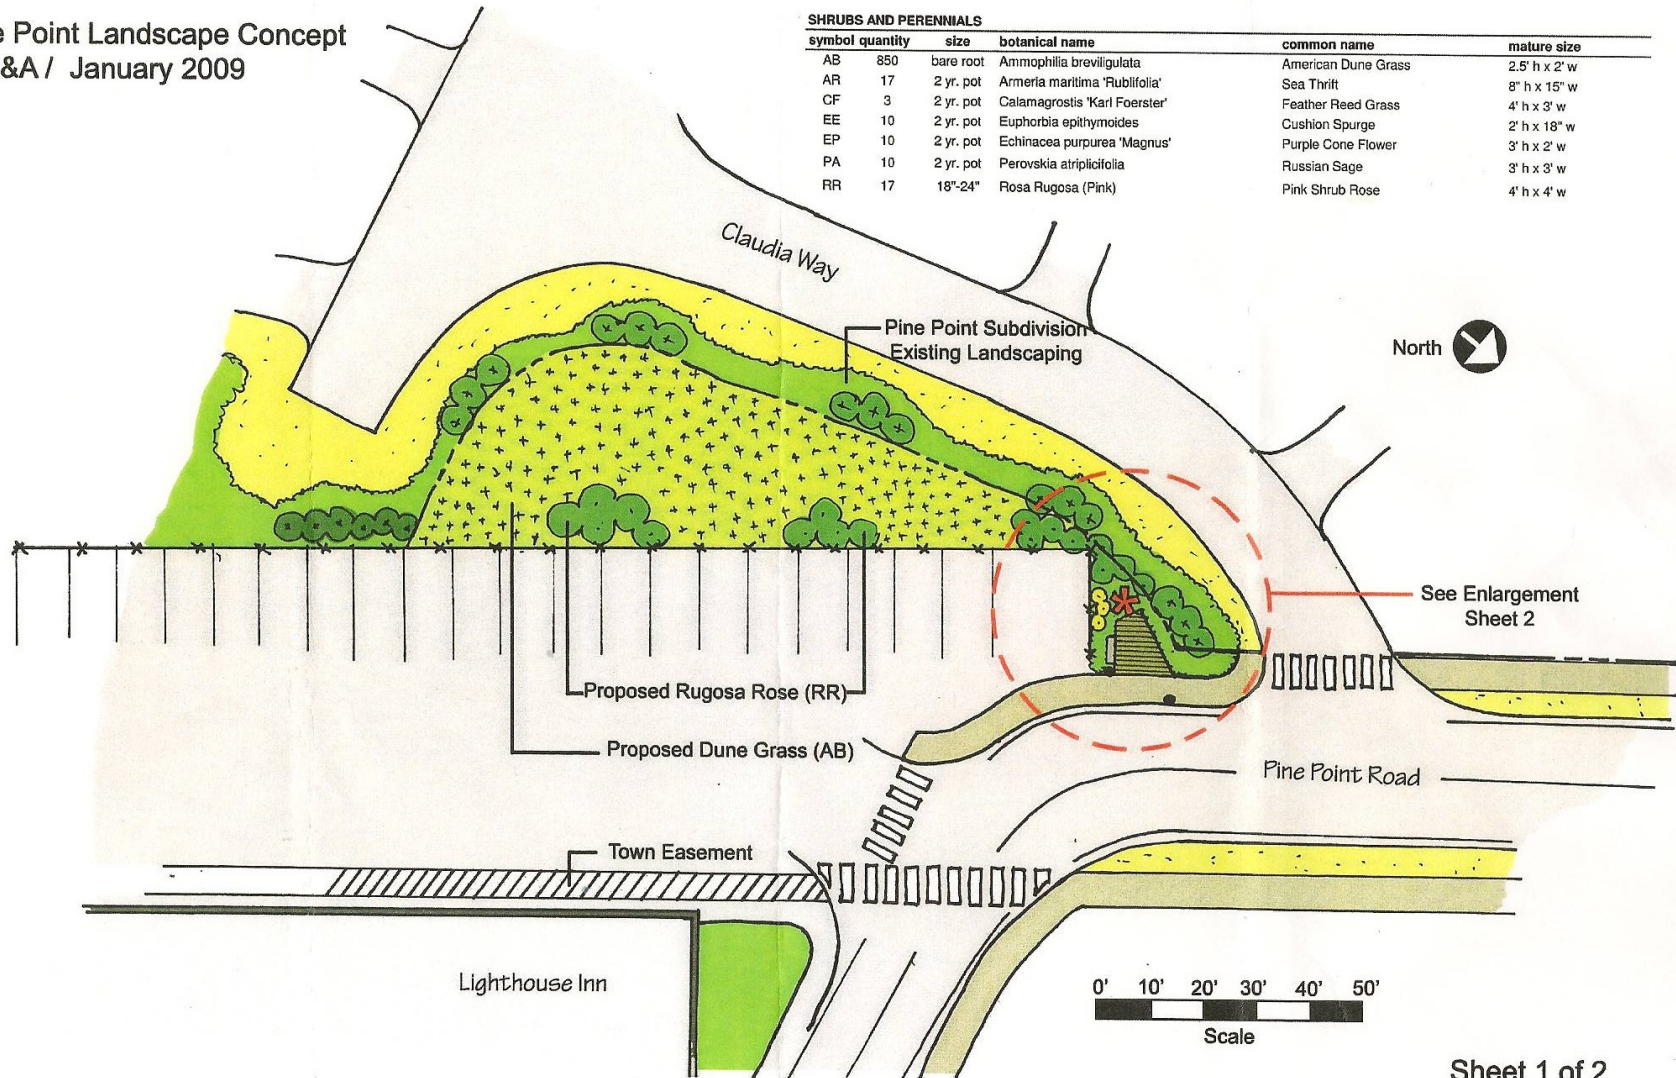

Pine Point Landscape Concept
TJD&A / January 2009

SHRUBS AND PERENNIALS

symbol	quantity	size	botanical name	common name	mature size
AB	850	bare root	<i>Ammophila breviligulata</i>	American Dune Grass	2.5' h x 2' w
AR	17	2 yr. pot	<i>Armeria maritima</i> 'Rubrifolia'	Sea Thrift	8" h x 15" w
CF	3	2 yr. pot	<i>Calamagrostis</i> 'Karl Foerster'	Feather Reed Grass	4' h x 3' w
EE	10	2 yr. pot	<i>Euphorbia epithymoides</i>	Cushion Spurge	2' h x 18" w
EP	10	2 yr. pot	<i>Echinacea purpurea</i> 'Magnus'	Purple Cone Flower	3' h x 2' w
PA	10	2 yr. pot	<i>Perovskia atriplicifolia</i>	Russian Sage	3' h x 3' w
RR	17	18"-24"	<i>Rosa Rugosa</i> (Pink)	Pink Shrub Rose	4' h x 4' w

Pine Point Landscape Concept
TJD&A/ January 2009